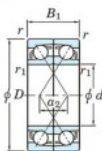

Deep groove ball bearing single row 7232-CDF-FY-JTEKT - 7232-CDF-FY-JTEKT

<https://www.123bearing.co.uk/bearing-housing/deep-groove-bearing/single-row/7232-cdf-fy-jtekt>

Boundary dimensions

Angular bearings Face to face (FF)

Bearing No.	Boundary dimensions(mm)					Basic load ratings(kN)		Fatigue load factor		Limiting speeds(min-1) Grease Lub.
	d	D	B	r1(min)	r1(max)	Cr	C0r	Ca	f0	
7232CDF FY	160	290	96	3	-	511	665	19.7	15.2	2700

PRODUCT FEATURES

Brand	JTEKT
N° Ean13	3616060653888
Inside diameter	160 mm
Outside diameter	290 mm
Thickness	96 mm
Limiting speed	2700 rpm
Dynamic load	511 kN
Static load	665 kN
Packaging	1

contact@123bearing.co.uk