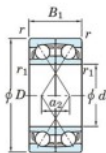

Deep groove ball bearing single row 7232-BDF-FY-JTEKT - 7232-BDF-FY-JTEKT

<https://www.123bearing.co.uk/bearing-housing/deep-groove-bearing/single-row/7232-bdf-fy-jtekt>

Boundary dimensions

Single row bearings Face to face (FF)

Bearing No.	Boundary dimensions(mm)					Basic load ratings(kN)		Fatigue load limit(kN)	factor	Limiting speeds(min-1)
	d	D	B	r1(min)	r1(max)	Cr	Cor	C0	F0	Grease lub.
7232BDF FY	160	290	96	3	-	482	557	19.2	-	1500

PRODUCT FEATURES

Brand	JTEKT
N° Ean13	3616060653871
Inside diameter	160 mm
Inside diameter	6.299" inch
Outside diameter	290 mm
Outside diameter	11.417" inch
Thickness	96 mm
Thickness	3.78" inch
Limiting speed	1500 rpm
Dynamic load	482 kN
Static load	557 kN
Packaging	1