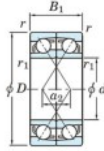

## Deep groove ball bearing single row 7232-DF-FY-JTEKT - 7232-DF-FY-JTEKT

<https://www.123bearing.co.uk/bearing-housing/deep-groove-bearing/single-row/7232-df-fy-jtekt>

Boundary dimensions

Angular ball bearings Face to face (DF)

Bearing No.	Boundary dimensions(mm)					Basic load ratings(kN)		Fatigue load limit(kN)	factor	Limiting speeds(min-1)
	d	D	B	r1(min)	r1(max)	C <sub>r</sub>	C <sub>0r</sub>	C <sub>u</sub>	f <sub>0</sub>	Grease Lub.
7232DF FY	160	290	96	3	-	468	525	18.1	-	2000

## PRODUCT FEATURES

Brand	JTEKT
N° Ean13	3616060653864
Inside diameter	160 mm
Inside diameter	6.299" inch
Outside diameter	290 mm
Outside diameter	11.417" inch
Thickness	96 mm
Thickness	3.78" inch
Limiting speed	2000 rpm
Dynamic load	468 kN
Static load	525 kN
Packaging	1