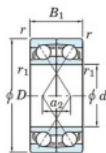

Deep groove ball bearing single row 7032-CDF-FY-JTEKT - 7032-CDF-FY-JTEKT

<https://www.123bearing.co.uk/bearing-housing/deep-groove-bearing/single-row/7032-cdf-fy-jtekt>

Boundary dimensions

For guidance bearings Face to face (DF)

Bearing No.	Boundary dimensions(mm)					Basic load ratings(kN)		Fatigue load factor		Limiting speeds(min-1)
	d	D	B	r1(min)	r1(max)	C _r	C _{0r}	f ₀	f ₀	Grease lub.
7032CDF FY	160	240	76	2.1	-	347	386	15	16	3100

PRODUCT FEATURES

Brand	JTEKT
N° Ean13	3616060653857
Inside diameter	160 mm
Outside diameter	240 mm
Thickness	76 mm
Limiting speed	3100 rpm
Dynamic load	347 kN
Static load	386 kN
Packaging	1

contact@123bearing.co.uk