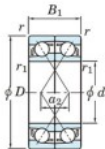

Deep groove ball bearing single row 7932-CDF-FY-JTEKT - 7932-CDF-FY-JTEKT

<https://www.123bearing.co.uk/bearing-housing/deep-groove-bearing/single-row/7932-cdf-fy-jtekt>

Boundary dimensions

Angular ball bearings Face to face (DF)

Bearing No.	Boundary dimensions(mm)					Basic load ratings(kN)		Fatigue load factor		Limiting speeds(min-1)
	d	D	B	r (mm)	r1 (mm)	Cr	C0r	Cu	f0	Grease lub.
7932CDF FY	160	220	56	2	-	245	289	10.9	16.5	3500

PRODUCT FEATURES

Brand	JTEKT
N° Ean13	3616060653819
Inside diameter	160 mm
Outside diameter	220 mm
Thickness	56 mm
Limiting speed	3500 rpm
Dynamic load	245 kN
Static load	289 kN
Packaging	1

contact@123bearing.co.uk