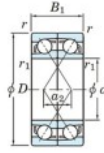

Deep groove ball bearing single row 7330-CDF-FY-JTEKT - 7330-CDF-FY-JTEKT

<https://www.123bearing.co.uk/bearing-housing/deep-groove-bearing/single-row/7330-cdf-fy-jtekt>

Boundary dimensions

Single Ball Bearings Face to face (DF)

Bearing No.	Boundary dimensions(mm)					Basic load ratings(kN)		Fatigue load limit(kN)		Limiting speeds(min-1)
	d	D	B	r1(min)	r1(max)	Cr	Co*	C0	f0	
7330CDF FY	150	320	130	4	-	760	891	30	13.7	2600

PRODUCT FEATURES

Brand	JTEKT
N° Ean13	3616060653796
Inside diameter	150 mm
Inside diameter	5.906" inch
Outside diameter	320 mm
Outside diameter	12.598" inch
Thickness	130 mm
Thickness	5.118" inch
Limiting speed	2600 rpm
Dynamic load	760 kN
Static load	891 kN
Packaging	1