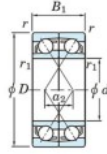

## Deep groove ball bearing single row 7330-DF-FY-JTEKT - 7330-DF-FY-JTEKT

<https://www.123bearing.co.uk/bearing-housing/deep-groove-bearing/single-row/7330-df-fy-jtekt>

Boundary dimensions

Single ball bearings Face to face (DF)

Bearing No.	Boundary dimensions(mm)					Basic load ratings(kN)		Fatigue load factor		Limiting speeds(min-1)
	d	D	B	r1(min)	r1(max)	Cr	C0r	Ca	f0	Grease lub.
7330DF FY	150	320	130	4	-	706	829	27.9	-	1900

## PRODUCT FEATURES

Brand	JTEKT
N° Ean13	3616060653789
Inside diameter	150 mm
Outside diameter	320 mm
Thickness	130 mm
Limiting speed	1900 rpm
Dynamic load	706 kN
Static load	829 kN
Packaging	1

[contact@123bearing.co.uk](mailto:contact@123bearing.co.uk)