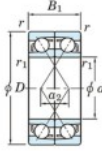

## Deep groove ball bearing single row 7230-CDF-FY-JTEKT - 7230-CDF-FY-JTEKT

<https://www.123bearing.co.uk/bearing-housing/deep-groove-bearing/single-row/7230-cdf-fy-jtekt>

Boundary dimensions

Single ball bearings Face to face (DF)

Bearing No.	Boundary dimensions(mm)					Basic load ratings(kN)		Fatigue load factor		Limiting speeds(min-1)
	d	D	B	r (mm)	r1 (mm)	Cr	Cor	Cu	f0	Grease lub.
7230CDF FY	150	270	90	3	-	549	607	21.6	14.7	2900

### PRODUCT FEATURES

Brand	JTEKT
N° Ean13	3616060653765
Inside diameter	150 mm
Inside diameter	5.906" inch
Outside diameter	270 mm
Outside diameter	10.63" inch
Thickness	90 mm
Thickness	3.543" inch
Limiting speed	2900 rpm
Dynamic load	549 kN
Static load	607 kN
Packaging	1