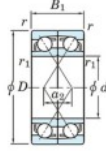

## Deep groove ball bearing single row 7230-BDF-FY-JTEKT - 7230-BDF-FY-JTEKT

<https://www.123bearing.co.uk/bearing-housing/deep-groove-bearing/single-row/7230-bdf-fy-jtekt>

Boundary dimensions

Single ball bearings Face to face (FF)

Bearing No.	Boundary dimensions(mm)						Basic load ratings(kN)		Fatigue load factor		Limiting speeds(min-1)
	d	D	B	r1(min)	r2(min)	Cr	C0r	Cu	f0	Grease lub.	
7230BDF FY	150	270	90	3	-	456	509	18.1	-	1600	

### PRODUCT FEATURES

Brand	JTEKT
N° Ean13	3616060653741
Inside diameter	150 mm
Inside diameter	5.906" inch
Outside diameter	270 mm
Outside diameter	10.63" inch
Thickness	90 mm
Thickness	3.543" inch
Limiting speed	1600 rpm
Dynamic load	456 kN
Static load	509 kN
Packaging	1