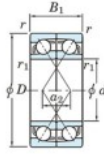

## Deep groove ball bearing single row 7030-DF-FY-JTEKT - 7030-DF-FY-JTEKT

<https://www.123bearing.co.uk/bearing-housing/deep-groove-bearing/single-row/7030-df-fy-jtekt>

Boundary dimensions

Single row bearings Face to face (FF)

Bearing No.	Boundary dimensions(mm)					Basic load ratings(kN)		Fatigue load factor		Limiting speeds(min-1)
	d	D	B	r1(min)	r1(max)	Cr	Cor	Cu	F0	Grease lub.
7030DF FY	150	225	70	2.1	-	278	308	11.9	-	2400

## PRODUCT FEATURES

Brand	JTEKT
N° Ean13	3616060653727
Inside diameter	150 mm
Outside diameter	225 mm
Thickness	70 mm
Limiting speed	2400 rpm
Dynamic load	278 kN
Static load	308 kN
Packaging	1

[contact@123bearing.co.uk](mailto:contact@123bearing.co.uk)