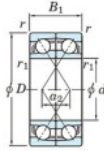

Deep groove ball bearing single row 7030-BDF-FY-JTEKT - 7030-BDF-FY-JTEKT

<https://www.123bearing.co.uk/bearing-housing/deep-groove-bearing/single-row/7030-bdf-fy-jtekt>

Boundary dimensions

Single ball bearings Face to face (FF)

Bearing No.	Boundary dimensions (mm)					Basic load ratings (kN)		Fatigue load factor		Limiting speeds (min ⁻¹)
	d	D	B	r (min)	r1 (min)	Cr	C0r	Cu	f0	Grease lub.
7030BDF FY	150	225	70	2.1	-	249	275	10.4	-	1800

PRODUCT FEATURES

Brand	JTEKT
N° Ean13	3616060653710
Inside diameter	150 mm
Outside diameter	225 mm
Thickness	70 mm
Limiting speed	1800 rpm
Dynamic load	249 kN
Static load	275 kN
Packaging	1

contact@123bearing.co.uk