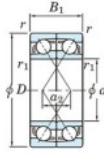

Deep groove ball bearing single row 7930-CDF-FY-JTEKT - 7930-CDF-FY-JTEKT

<https://www.123bearing.co.uk/bearing-housing/deep-groove-bearing/single-row/7930-cdf-fy-jtekt>

Boundary dimensions

For single row bearings Face to face (FF)

Bearing No.	Boundary dimensions(mm)					Basic load ratings(kN)		Fatigue load factor		Limiting speeds(min-1)
	d	D	B	r1(min)	r1(max)	Cr	C0r	Ca	f0	Grease lub.
7930CDF FY	150	210	56	2	-	241	263	10.9	16.3	3700

PRODUCT FEATURES

Brand	JTEKT
N° Ean13	3616060653697
Inside diameter	150 mm
Inside diameter	5.906" inch
Outside diameter	210 mm
Outside diameter	8.268" inch
Thickness	56 mm
Thickness	2.205" inch
Limiting speed	3700 rpm
Dynamic load	241 kN
Static load	263 kN
Packaging	1