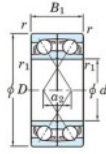

Deep groove ball bearing single row 7228-CDF-FY-JTEKT - 7228-CDF-FY-JTEKT

<https://www.123bearing.co.uk/bearing-housing/deep-groove-bearing/single-row/7228-cdf-fy-jtekt>

Boundary dimensions

Angular ball bearings Face to face (FF)

Bearing No.	Boundary dimensions(mm)					Basic load ratings(kN)		Fatigue load factor		Limiting speeds(min-1)
	d	D	B	r1(min)	r1(max)	Cr	Cor	Cu	f0	Grease lub.
7228CDF FY	140	250	84	3	-	483	508	18.8	14.8	3200

PRODUCT FEATURES

Brand	JTEKT
N° Ean13	3616060653642
Inside diameter	140 mm
Outside diameter	250 mm
Thickness	84 mm
Limiting speed	3200 rpm
Dynamic load	483 kN
Static load	508 kN
Packaging	1

contact@123bearing.co.uk