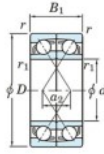

## Deep groove ball bearing single row 7228-DF-FY-JTEKT - 7228-DF-FY-JTEKT

<https://www.123bearing.co.uk/bearing-housing/deep-groove-bearing/single-row/7228-df-fy-jtekt>

Boundary dimensions

Single row bearings Face to face (DF)

Bearing No.	Boundary dimensions(mm)					Basic load ratings(kN)		Fatigue load limit(kN) C <sub>0</sub>	factor f <sub>0</sub>	Limiting speeds(min-1) Grease lub.
	d	D	B	r1(min)	r1(max)	C <sub>r</sub>	C <sub>0r</sub>			
7228DF FY	140	250	84	3	-	443	468	17.3	-	2300

### PRODUCT FEATURES

Brand	JTEKT
N° Ean13	3616060653635
Inside diameter	140 mm
Outside diameter	250 mm
Thickness	84 mm
Limiting speed	2300 rpm
Dynamic load	443 kN
Static load	468 kN
Packaging	1

[contact@123bearing.co.uk](mailto:contact@123bearing.co.uk)