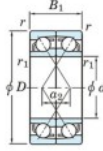

Deep groove ball bearing single row 7028-DF-FY-JTEKT - 7028-DF-FY-JTEKT

<https://www.123bearing.co.uk/bearing-housing/deep-groove-bearing/single-row/7028-df-fy-jtekt>

Boundary dimensions

Wide and bearings Face to face (FF)

Bearing No.	Boundary dimensions(mm)						Basic load ratings(kN)		Fatigue load factor		Limiting speeds(min-1)
	d	D	B	r1(min)	r2(min)	Cr	Cor	Cu	f0	Grease lub.	
7028DF FY	140	210	66	2	-	243	265	10.6	-	2600	

PRODUCT FEATURES

Brand	JTEKT
N° Ean13	3616060653604
Inside diameter	140 mm
Inside diameter	5.512" inch
Outside diameter	210 mm
Outside diameter	8.268" inch
Thickness	66 mm
Thickness	2.598" inch
Limiting speed	2600 rpm
Dynamic load	243 kN
Static load	265 kN
Packaging	1