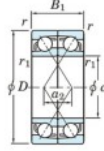

Deep groove ball bearing single row 7028-BDF-FY-JTEKT - 7028-BDF-FY-JTEKT

<https://www.123bearing.co.uk/bearing-housing/deep-groove-bearing/single-row/7028-bdf-fy-jtekt>

Boundary dimensions

Original ball bearings Face to face (DF)

Bearing No.	Boundary dimensions(mm)					Basic load ratings(kN)		Fatigue load limit(kN)	factor	Limiting speeds(min-1)
	d	D	B	r1(min)	r1(max)	Cr	C0r			
7028BDF FY	140	210	66	2	-	217	237	9.25	-	2000

PRODUCT FEATURES

Brand	JTEKT
N° Ean13	3616060653598
Inside diameter	140 mm
Outside diameter	210 mm
Thickness	66 mm
Limiting speed	2000 rpm
Dynamic load	217 kN
Static load	237 kN
Packaging	1

contact@123bearing.co.uk

02038 087 274