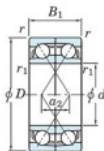

## Deep groove ball bearing single row HAR-928-CDF-JTEKT - HAR-928-CDF-JTEKT

<https://www.123bearing.co.uk/bearing-housing/deep-groove-bearing/single-row/har-928-cdf-jtekt>

Boundary dimensions

Single ball bearings Face to face (FF)

Bearing No.	Boundary dimensions (mm)					Basic load ratings (kN)			Fatigue load factor		Limiting speeds (min-1)
	d	D	B	r (mm)	r1 (mm)	Cr	Cor	Cu	f0	Grease lub.	
HAR928CDF	140	190	48	1.5	-	-	72.4	-	8.8	5100	

## PRODUCT FEATURES

Brand	JTEKT
N° Ean13	3616060653567
Inside diameter	140 mm
Inside diameter	5.512" inch
Outside diameter	190 mm
Outside diameter	7.48" inch
Thickness	48 mm
Thickness	1.89" inch
Static load	72.4 kN
Packaging	1