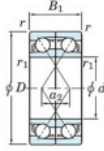

Deep groove ball bearing single row 7326-CDF-FY-JTEKT - 7326-CDF-FY-JTEKT

<https://www.123bearing.co.uk/bearing-housing/deep-groove-bearing/single-row/7326-cdf-fy-jtekt>

Boundary dimensions

Single ball bearings Face to face (FF)

Bearing No.	Boundary dimensions(mm)					Basic load ratings(kN)		Fatigue load factor		Limiting speeds(min-1)
	d	D	B	r1(min)	r2(min)	C _r	C _{0r}	f ₀	Grease lub.	
7326CDF FY	130	280	116	4	-	597	629	22.7	13.7	3000

PRODUCT FEATURES

Brand	JTEKT
N° Ean13	3616060653543
Inside diameter	130 mm
Outside diameter	280 mm
Thickness	116 mm
Limiting speed	3000 rpm
Dynamic load	597 kN
Static load	629 kN
Packaging	1

contact@123bearing.co.uk