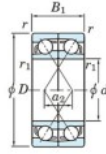

Deep groove ball bearing single row 7326-BDF-FY-JTEKT - 7326-BDF-FY-JTEKT

<https://www.123bearing.co.uk/bearing-housing/deep-groove-bearing/single-row/7326-bdf-fy-jtekt>

Boundary dimensions

Single row bearings Face to face (FF)

Bearing No.	Boundary dimensions (mm)					Basic load ratings (kN)		Fatigue load factor		Limiting speeds (min-1)
	d	D	B	r1 (min)	r2 (min)	Cr	Cor	Cu	f0	Grease lub.
7326BDF FY	130	280	116	4	-	507	536	19.4	-	1600

PRODUCT FEATURES

Brand	JTEKT
N° Ean13	3616060653536
Inside diameter	130 mm
Outside diameter	280 mm
Thickness	116 mm
Limiting speed	1600 rpm
Dynamic load	507 kN
Static load	536 kN
Packaging	1

contact@123bearing.co.uk