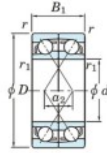

## Deep groove ball bearing single row 7226-DF-FY-JTEKT - 7226-DF-FY-JTEKT

<https://www.123bearing.co.uk/bearing-housing/deep-groove-bearing/single-row/7226-df-fy-jtekt>

Boundary dimensions

Single ball bearings Face to face (DF)

Bearing No.	Boundary dimensions (mm)					Basic load ratings (kN)		Fatigue load limit (kN) C <sub>0</sub>	factor f <sub>0</sub>	Limiting speeds (min <sup>-1</sup> ) Grease lub.
	d	D	B	r (min)	r1 (min)	C <sub>r</sub>	C <sub>0r</sub>			
7226DF FY	130	230	80	3	-	398	395	15.2	-	2500

## PRODUCT FEATURES

Brand	JTEKT
N° Ean13	3616060653512
Inside diameter	130 mm
Outside diameter	230 mm
Thickness	80 mm
Limiting speed	2500 rpm
Dynamic load	398 kN
Static load	395 kN
Packaging	1

[contact@123bearing.co.uk](mailto:contact@123bearing.co.uk)