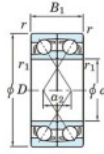

Deep groove ball bearing single row 7226-BDF-FY-JTEKT - 7226-BDF-FY-JTEKT

<https://www.123bearing.co.uk/bearing-housing/deep-groove-bearing/single-row/7226-bdf-fy-jtekt>

Boundary dimensions

Original type bearings Face to face (DF)

Bearing No.	Boundary dimensions(mm)					Basic load ratings(kN)		Fatigue load factor		Limiting speeds(min-1)
	d	D	B	r1(min)	r1(max)	Cr	Cor	Cu	f0	
7226BDF FY	130	230	80	3	-	360	360	13.9	-	1900

PRODUCT FEATURES

Brand	JTEKT
N° Ean13	3616060653505
Inside diameter	130 mm
Outside diameter	230 mm
Thickness	80 mm
Limiting speed	1900 rpm
Dynamic load	360 kN
Static load	360 kN
Packaging	1

contact@123bearing.co.uk

02038 087 274