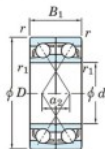

Deep groove ball bearing single row 7026-DF-FY-JTEKT - 7026-DF-FY-JTEKT

<https://www.123bearing.co.uk/bearing-housing/deep-groove-bearing/single-row/7026-df-fy-jtekt>

Boundary dimensions

419 (all bearings Face to face (FF))

Bearing No.	Boundary dimensions(mm)					Basic load ratings(kN)			Fatigue load factor	Limiting speeds(min-1)
	d	D	B	r (mm)	r1 (mm)	Cr	Cor	Cu	f0	Grease lub.
7026DF FY	130	200	66	2	-	238	251	10.5	-	2800

PRODUCT FEATURES

Brand	JTEKT
N° Ean13	3616060653482
Inside diameter	130 mm
Inside diameter	5.118" inch
Outside diameter	200 mm
Outside diameter	7.874" inch
Thickness	66 mm
Thickness	2.598" inch
Limiting speed	2800 rpm
Dynamic load	238 kN
Static load	251 kN
Packaging	1