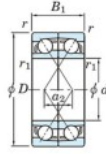

## Deep groove ball bearing single row 7026-BDF-FY-JTEKT - 7026-BDF-FY-JTEKT

<https://www.123bearing.co.uk/bearing-housing/deep-groove-bearing/single-row/7026-bdf-fy-jtekt>

Boundary dimensions

Single row bearings Face to face (FF)

Bearing No.	Boundary dimensions (mm)					Basic load ratings (kN)		Fatigue	factor	Limiting
	d	D	B	r (min)	r1 (min)	Cr	Cor	load limit (kN) C <sub>90</sub>	f0	speeds (min <sup>-1</sup> ) Grease Lub.
7026BDF FY	130	200	66	2	-	213	226	9.2	-	2100

### PRODUCT FEATURES

Brand	JTEKT
N° Ean13	3616060653475
Inside diameter	130 mm
Outside diameter	200 mm
Thickness	66 mm
Limiting speed	2100 rpm
Dynamic load	213 kN
Static load	226 kN
Packaging	1

[contact@123bearing.co.uk](mailto:contact@123bearing.co.uk)