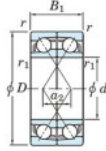

## Deep groove ball bearing single row HAR-926-CDF-JTEKT - HAR-926-CDF-JTEKT

<https://www.123bearing.co.uk/bearing-housing/deep-groove-bearing/single-row/har-926-cdf-jtekt>

Boundary dimensions

(Single row bearings Face to face (DF))

Bearing No.	Boundary dimensions (mm)					Basic load ratings (kN)		Fatigue load factor		Limiting speeds (min <sup>-1</sup> )
	d	D	B	r (min)	r1 (min)	C <sub>r</sub>	C <sub>0r</sub>	C <sub>u</sub>	f <sub>0</sub>	Grease lub.
HAR926CDF	130	180	48	1.5	-	-	70.3	-	8.8	5400

## PRODUCT FEATURES

Brand	JTEKT
N° Ean13	3616060653444
Inside diameter	130 mm
Outside diameter	180 mm
Thickness	48 mm
Limiting speed	5400 rpm
Static load	70.3 kN
Packaging	1

[contact@123bearing.co.uk](mailto:contact@123bearing.co.uk)