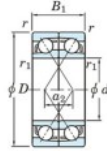

Deep groove ball bearing single row 7324-CDF-FY-JTEKT - 7324-CDF-FY-JTEKT

<https://www.123bearing.co.uk/bearing-housing/deep-groove-bearing/single-row/7324-cdf-fy-jtekt>

Boundary dimensions

Angular ball bearings Face to face (DF)

Bearing No.	Boundary dimensions(mm)					Basic load ratings(kN)		Fatigue load limit(kN) C _u	factor f ₀	Limiting speeds(min ⁻¹) Grease lub.
	d	D	B	r1(min)	r1(max)	C _r	C _{0r}			
7324CDF FY	120	260	110	3	-	538	542	20.3	13.7	3300

PRODUCT FEATURES

Brand	JTEKT
N° Ean13	3616060653437
Inside diameter	120 mm
Outside diameter	260 mm
Thickness	110 mm
Limiting speed	3300 rpm
Dynamic load	538 kN
Static load	542 kN
Packaging	1

contact@123bearing.co.uk