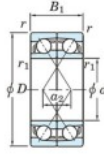

Deep groove ball bearing single row 7224-BDF-FY-JTEKT - 7224-BDF-FY-JTEKT

<https://www.123bearing.co.uk/bearing-housing/deep-groove-bearing/single-row/7224-bdf-fy-jtekt>

Boundary dimensions

Angular ball bearings Face to face (DF)

Bearing No.	Boundary dimensions(mm)						Basic load ratings(kN)		Fatigue load factor		Limiting speeds(min-1)
	d	D	B	r1(min)	r1(max)	-	Cr	Cor	Ca	f0	Grease lub.
7224BDF FY	120	215	80	2.1	-	-	321	302	13.6	-	2100

PRODUCT FEATURES

Brand	JTEKT
N° Ean13	3616060653383
Inside diameter	120 mm
Outside diameter	215 mm
Thickness	80 mm
Limiting speed	2100 rpm
Dynamic load	321 kN
Static load	302 kN
Packaging	1

contact@123bearing.co.uk