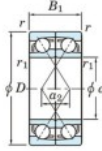

Deep groove ball bearing single row 7024-CDF-FY-JTEKT - 7024-CDF-FY-JTEKT

<https://www.123bearing.co.uk/bearing-housing/deep-groove-bearing/single-row/7024-cdf-fy-jtekt>

Boundary dimensions

Angular ball bearings Face to face (DF)

Bearing No.	Boundary dimensions(mm)					Basic load ratings(kN)		Fatigue load limit(kN)	factor	Limiting speeds(min-1)
	d	D	B	r1(min)	r1(max)	Cr	C0r			
7024CDF FY	120	180	56	2	-	216	226	10.2	16	4300

PRODUCT FEATURES

Brand	JTEKT
N° Ean13	3616060653376
Inside diameter	120 mm
Inside diameter	4.724" inch
Outside diameter	180 mm
Outside diameter	7.087" inch
Thickness	56 mm
Thickness	2.205" inch
Limiting speed	4300 rpm
Dynamic load	216 kN
Static load	226 kN
Packaging	1