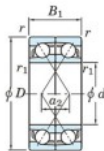

Deep groove ball bearing single row 7024-DF-FY-JTEKT - 7024-DF-FY-JTEKT

<https://www.123bearing.co.uk/bearing-housing/deep-groove-bearing/single-row/7024-df-fy-jtekt>

Boundary dimensions

Single row bearings Face to face (DF)

Bearing No.	Boundary dimensions(mm)					Basic load ratings(kN)		Fatigue load factor		Limiting speeds(min-1)
	d	D	B	r1(min)	r2(min)	Cr	Cor	Cu	f0	Grease lub.
7024DF FY	120	180	56	2	-	196	206	9	-	3100

PRODUCT FEATURES