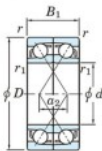

Deep groove ball bearing single row 7322-CDF-FY-JTEKT - 7322-CDF-FY-JTEKT

<https://www.123bearing.co.uk/bearing-housing/deep-groove-bearing/single-row/7322-cdf-fy-jtekt>

Boundary dimensions

Angular ball bearings Face to face (FF)

Bearing No.	Boundary dimensions(mm)					Basic load ratings(kN)		Fatigue load factor		Limiting speeds(min-1)
	d	D	B	r1(min)	r1(max)	Cr	Cor	Cu	f0	Grease lub.
7322CDF FY	110	240	100	3	-	505	484	18.8	13.4	3500

PRODUCT FEATURES

Brand	JTEKT
N° Ean13	3616060653314
Inside diameter	110 mm
Outside diameter	240 mm
Thickness	100 mm
Limiting speed	3500 rpm
Dynamic load	505 kN
Static load	484 kN
Packaging	1

contact@123bearing.co.uk