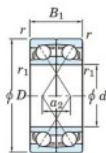

## Deep groove ball bearing single row 7322-DF-FY-JTEKT - 7322-DF-FY-JTEKT

<https://www.123bearing.co.uk/bearing-housing/deep-groove-bearing/single-row/7322-df-fy-jtekt>

Boundary dimensions

Single row bearings Face to face (DF)

Bearing No.	Boundary dimensions(mm)					Basic load ratings(kN)		Fatigue load factor		Limiting speeds(min-1)
	d	D	B	r1(min)	r1(max)	Cr	Cor	FO	FO	Grease lub.
7322DF FY	110	240	100	3	-	472	452	17.5	-	2600

## PRODUCT FEATURES

Brand	JTEKT
N° Ean13	3616060653307
Inside diameter	110 mm
Outside diameter	240 mm
Thickness	100 mm
Limiting speed	2600 rpm
Dynamic load	472 kN
Static load	452 kN
Packaging	1

[contact@123bearing.co.uk](mailto:contact@123bearing.co.uk)