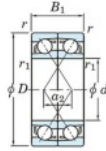

## Deep groove ball bearing single row 7022-CDF-FY-JTEKT - 7022-CDF-FY-JTEKT

<https://www.123bearing.co.uk/bearing-housing/deep-groove-bearing/single-row/7022-cdf-fy-jtekt>

Boundary dimensions

Single ball bearings Face to face (DF)

Bearing No.	Boundary dimensions(mm)						Basic load ratings(kN)		Fatigue load factor		Limiting speeds(min-1)
	d	D	B	r1(min)	r1(max)	-	Cr	Cor	Cu	f0	Grease lub.
7022CDF FY	110	170	56	2	-		205	203	9.7	15.7	4600

## PRODUCT FEATURES

Brand	JTEKT
N° Ean13	3616060653253
Inside diameter	110 mm
Inside diameter	4.331" inch
Outside diameter	170 mm
Outside diameter	6.693" inch
Thickness	56 mm
Thickness	2.205" inch
Limiting speed	4600 rpm
Dynamic load	205 kN
Static load	203 kN
Packaging	1