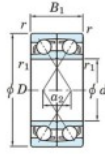

## Deep groove ball bearing single row 7022-BDF-FY-JTEKT - 7022-BDF-FY-JTEKT

<https://www.123bearing.co.uk/bearing-housing/deep-groove-bearing/single-row/7022-bdf-fy-jtekt>

Boundary dimensions

Wider ball bearings Face to face (FF)

Bearing No.	Boundary dimensions(mm)					Basic load ratings(kN)		Fatigue	load	factor	Limiting
	d	D	B	r1(mm)	r1(min)	C <sub>0r</sub>	C <sub>0R</sub>	limit(kN)	f <sub>0</sub>	Grease Lub	speeds(min-1)
7022BDF FY	110	170	56	2	-	167	167	7.45	-	-	2500

## PRODUCT FEATURES

Brand	JTEKT
N° Ean13	3616060653239
Inside diameter	110 mm
Outside diameter	170 mm
Thickness	56 mm
Limiting speed	2500 rpm
Dynamic load	167 kN
Static load	167 kN
Packaging	1

[contact@123bearing.co.uk](mailto:contact@123bearing.co.uk)