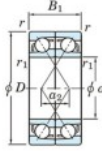

Deep groove ball bearing single row 7321-DF-FY-JTEKT - 7321-DF-FY-JTEKT

<https://www.123bearing.co.uk/bearing-housing/deep-groove-bearing/single-row/7321-df-fy-jtekt>

Boundary dimensions

Single row bearings Face to face (DF)

Bearing No.	Boundary dimensions(mm)					Basic load ratings(kN)		Fatigue load factor	Limiting speeds(min-1)	
	d	D	B	r1(min)	r2(min)	Cr	Cor	f0	Grease lub.	
7321DF FY	105	225	98	3	-	422	386	15.5	-	2800

PRODUCT FEATURES

Brand	JTEKT
N° Ean13	3616060653185
Inside diameter	105 mm
Outside diameter	225 mm
Thickness	98 mm
Limiting speed	2800 rpm
Dynamic load	422 kN
Static load	386 kN
Packaging	1

contact@123bearing.co.uk

02038 087 274