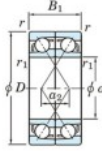

## Deep groove ball bearing single row 7321-DF-FY-JTEKT - 7321-DF-FY-JTEKT

<https://www.123bearing.co.uk/bearing-housing/deep-groove-bearing/single-row/7321-df-fy-jtekt>

Boundary dimensions

123 BEARING

Single row bearings Face to face (DF)

Bearing No.	Boundary dimensions(mm)					Basic load ratings(kN)		Fatigue load limit(kN)	factor	Limiting speeds(min-1)
	d	D	B	r1(min)	r1(max)	Cr	Cor	Cu	f0	Grease lub.
7321DF FY	105	225	98	3	-	422	386	15.5	-	2800

### PRODUCT FEATURES

Brand	JTEKT
N° Ean13	3616060653185
Inside diameter	105 mm
Outside diameter	225 mm
Thickness	98 mm
Limiting speed	2800 rpm
Dynamic load	422 kN
Static load	386 kN
Packaging	1

[contact@123bearing.co.uk](mailto:contact@123bearing.co.uk)