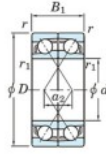

Deep groove ball bearing single row 7321-BDF-FY-JTEKT - 7321-BDF-FY-JTEKT

<https://www.123bearing.co.uk/bearing-housing/deep-groove-bearing/single-row/7321-bdf-fy-jtekt>

Boundary dimensions

Single row bearings Face to face (DF)

Bearing No.	Boundary dimensions (mm)					Basic load ratings (kN)		Fatigue load limit (kN)	factor	Limiting speeds (min ⁻¹)
	d	D	B	r (mm)	r1 (mm)	Cr	Cor			
7321BDF FY	105	225	98	3	-	387	355	14.3	-	2100

PRODUCT FEATURES

Brand	JTEKT
N° Ean13	3616060653178
Inside diameter	105 mm
Outside diameter	225 mm
Thickness	98 mm
Limiting speed	2100 rpm
Dynamic load	387 kN
Static load	355 kN
Packaging	1

contact@123bearing.co.uk

02038 087 274