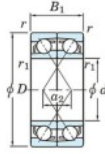

Deep groove ball bearing single row 7221-DF-FY-JTEKT - 7221-DF-FY-JTEKT

<https://www.123bearing.co.uk/bearing-housing/deep-groove-bearing/single-row/7221-df-fy-jtekt>

Boundary dimensions

Single row bearings Face to face (DF)

Bearing No.	Boundary dimensions(mm)						Basic load ratings(kN)		Fatigue load limit(kN)	factor f0	Limiting speeds(min-1) Grease lub.
	d	D	B	r1(min)	r1(max)		Cr	Cor			
7221DF FY	105	190	72	2.1	-		303	265	13.4	-	3100

PRODUCT FEATURES

Brand	JTEKT
N° Ean13	3616060653154
Inside diameter	105 mm
Inside diameter	4.134" inch
Outside diameter	190 mm
Outside diameter	7.48" inch
Thickness	72 mm
Thickness	2.835" inch
Limiting speed	3100 rpm
Dynamic load	303 kN
Static load	265 kN
Packaging	1