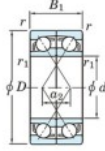

## Deep groove ball bearing single row 7021-CDF-FY-JTEKT - 7021-CDF-FY-JTEKT

<https://www.123bearing.co.uk/bearing-housing/deep-groove-bearing/single-row/7021-cdf-fy-jtekt>

Boundary dimensions

Single ball bearings Face to face (DF)

Bearing No.	Boundary dimensions(mm)					Basic load ratings(kN)		Fatigue load factor		Limiting speeds(min-1)
	d	D	B1	r (mm)	r1 (mm)	Cr	C0r	Cu	f0	Grease lub.
7021CDF FY	105	160	52	2	-	178	179	8.6	15.9	4800

## PRODUCT FEATURES

Brand	JTEKT
N° Ean13	3616060653130
Inside diameter	105 mm
Outside diameter	160 mm
Thickness	52 mm
Limiting speed	4800 rpm
Dynamic load	178 kN
Static load	179 kN
Packaging	1

[contact@123bearing.co.uk](mailto:contact@123bearing.co.uk)