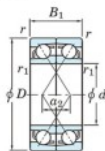

Deep groove ball bearing single row 7021-BDF-FY-JTEKT - 7021-BDF-FY-JTEKT

<https://www.123bearing.co.uk/bearing-housing/deep-groove-bearing/single-row/7021-bdf-fy-jtekt>

Boundary dimensions

Approximate bearings Face to face (DF)

Bearing No.	Boundary dimensions(mm)						Basic load ratings(kN)		Fatigue load limit(kN)		Limiting speeds(min-1)
	d	D	B	r1(min)	r1(max)	Cr	Cor	Cu	f0		
7021BDF FY	105	160	52	2	-	145	148	6.65	-	2600	

PRODUCT FEATURES

Brand	JTEKT
N° Ean13	3616060653116
Inside diameter	105 mm
Inside diameter	4.134" inch
Outside diameter	160 mm
Outside diameter	6.299" inch
Thickness	52 mm
Thickness	2.047" inch
Limiting speed	2600 rpm
Dynamic load	145 kN
Static load	148 kN
Packaging	1