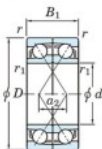

## Deep groove ball bearing single row 7921-CDF-FY-JTEKT - 7921-CDF-FY-JTEKT

<https://www.123bearing.co.uk/bearing-housing/deep-groove-bearing/single-row/7921-cdf-fy-jtekt>

Boundary dimensions

Angular ball bearings Face to face (DF)

Bearing No.	Boundary dimensions (mm)					Basic load ratings (kN)		Fatigue load factor		Limiting speeds (min-1)
	d	D	B	r (mm)	r1 (mm)	Cr	C0r	Cu	P0	Grease lub.
7921CDF FY	105	145	40	1.1	-	115	123	5.75	16.4	5300

## PRODUCT FEATURES

Brand	JTEKT
N° Ean13	3616060653093
Inside diameter	105 mm
Inside diameter	4.134" inch
Outside diameter	145 mm
Outside diameter	5.709" inch
Thickness	40 mm
Thickness	1.575" inch
Limiting speed	5300 rpm
Dynamic load	115 kN
Static load	123 kN
Packaging	1