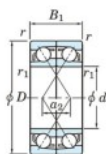

## Deep groove ball bearing single row HAR-921-CDF-JTEKT - HAR-921-CDF-JTEKT

<https://www.123bearing.co.uk/bearing-housing/deep-groove-bearing/single-row/har-921-cdf-jtekt>

Boundary dimensions

Angular ball bearings Face to face (DF)

Bearing No.	Boundary dimensions(mm)					Basic load ratings(kN)		Fatigue load limit(kN)	factor	Limiting speeds(min-1)
	d	D	B	r1(min)	r1(max)	C <sub>r</sub>	C <sub>0r</sub>	C <sub>u</sub>	f <sub>0</sub>	Grease lub.
HAR921CDF	105	145	40	1.1	-	-	46.2	-	8.7	6700

## PRODUCT FEATURES

Brand	JTEKT
N° Ean13	3616060653086
Inside diameter	100 mm
Outside diameter	145 mm
Thickness	40 mm
Limiting speed	6700 rpm
Static load	46.2 kN
Packaging	1

[contact@123bearing.co.uk](mailto:contact@123bearing.co.uk)