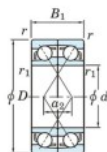

Deep groove ball bearing single row 7320-BDF-FY-JTEKT - 7320-BDF-FY-JTEKT

<https://www.123bearing.co.uk/bearing-housing/deep-groove-bearing/single-row/7320-bdf-fy-jtekt>

Boundary dimensions

4 Balls ball bearings Face to face (FF)

Bearing No.	Boundary dimensions(mm)					Basic load ratings(kN)		Fatigue load factor		Limiting speeds(min-1)
	d	D	B	r1(min)	r1(max)	Cr	Cor	Cu	f0	Grease lub.
7320BDF FY	100	215	94	3	-	342	297	12.2	-	2200

PRODUCT FEATURES

Brand	JTEKT
N° Ean13	3616060653055
Inside diameter	100 mm
Inside diameter	3.937" inch
Outside diameter	215 mm
Outside diameter	8.465" inch
Thickness	94 mm
Thickness	3.701" inch
Limiting speed	2200 rpm
Dynamic load	342 kN
Static load	297 kN
Packaging	1