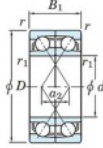

Deep groove ball bearing single row 7220-DF-FY-JTEKT - 7220-DF-FY-JTEKT

<https://www.123bearing.co.uk/bearing-housing/deep-groove-bearing/single-row/7220-df-fy-jtekt>

Boundary dimensions

Profile of bearings Face to face (DF)

Bearing No.	Boundary dimensions (mm)					Basic load ratings (kN)		Fatigue load limit (kN)		factor	Limiting speeds (min-1) Grease lub.
	d	D	B	r1 (min)	r1 (max)	Cr	C0r	Cu	f0		
7220DF FY	100	180	68	2.1	-	279	235	12.2	-	-	3300