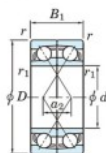

Deep groove ball bearing single row 7319-DF-FY-JTEKT - 7319-DF-FY-JTEKT

<https://www.123bearing.co.uk/bearing-housing/deep-groove-bearing/single-row/7319-df-fy-jtekt>

Boundary dimensions

Regular ball bearings Face to face (FF)

Bearing No.	Boundary dimensions (mm)					Basic load ratings (kN)		Fatigue load factor		Limiting speeds (min-1)
	d	D	B	r1 (min)	r2 (min)	Cr	Cor	f0	f0	Grease Lub.
7319DF FY	95	200	90	3	-	350	298	12.7	-	3200

PRODUCT FEATURES

Brand	JTEKT
N° Ean13	3616060652942
Inside diameter	95 mm
Outside diameter	200 mm
Thickness	90 mm
Limiting speed	3200 rpm
Dynamic load	350 kN
Static load	298 kN
Packaging	1

contact@123bearing.co.uk