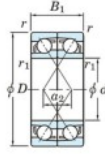

Deep groove ball bearing single row 7219-BDF-FY-JTEKT - 7219-BDF-FY-JTEKT

<https://www.123bearing.co.uk/bearing-housing/deep-groove-bearing/single-row/7219-bdf-fy-jtekt>

Boundary dimensions

For single row bearings Face to face (DF)

Bearing No.	Boundary dimensions(mm)					Basic load ratings(kN)		Fatigue load limit(kN)	factor	Limiting speeds(min-1)
	d	D	B	r1(min)	r1(max)	Cr	Cor	Cor	f0	Grease lub.
7219BDF FY	95	170	64	2.1	-	224	188	9.55	-	2700

PRODUCT FEATURES

Brand	JTEKT
N° Ean13	3616060652898
Inside diameter	95 mm
Outside diameter	170 mm
Thickness	64 mm
Limiting speed	2700 rpm
Dynamic load	224 kN
Static load	188 kN
Packaging	1

contact@123bearing.co.uk