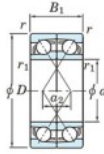

Deep groove ball bearing single row 7218-BDF-FY-JTEKT - 7218-BDF-FY-JTEKT

<https://www.123bearing.co.uk/bearing-housing/deep-groove-bearing/single-row/7218-bdf-fy-jtekt>

Boundary dimensions

Angular ball bearings Face to face (DF)

| Bearing No. | Boundary dimensions(mm) | | | | | Basic load ratings(kN) | | Fatigue load factor | | Limiting speeds(min-1) |
|-------------|-------------------------|-----|----|---------|---------|------------------------|-----|---------------------|-------------|------------------------|
| | d | D | B | r1(min) | r1(max) | Cr | Cor | f0 | Grease lub. | |
| 7218BDF FY | 90 | 160 | 60 | 2 | - | 207 | 176 | 9.15 | - | 2800 |