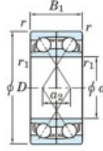

## Deep groove ball bearing single row 7918-CDF-FY-JTEKT - 7918-CDF-FY-JTEKT

<https://www.123bearing.co.uk/bearing-housing/deep-groove-bearing/single-row/7918-cdf-fy-jtekt>

Boundary dimensions

Wide and narrow bearings Face to face (FF)

Bearing No.	Boundary dimensions(mm)					Basic load ratings(kN)		Fatigue load limit(kN) C <sub>10</sub>	factor f <sub>0</sub>	Limiting speeds(min-1) Grease lub.
	d	D	B	r (mm)	r1 (mm)	C <sub>r</sub>	C <sub>0r</sub>			
7918CDF FY	90	125	36	1.1	-	80.3	85.2	4.25	16.6	6200

## PRODUCT FEATURES

Brand	JTEKT
N° Ean13	3616060652706
Inside diameter	90 mm
Outside diameter	125 mm
Thickness	36 mm
Limiting speed	6200 rpm
Dynamic load	80.3 kN
Static load	85.2 kN
Packaging	1

[contact@123bearing.co.uk](mailto:contact@123bearing.co.uk)