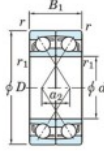

## Deep groove ball bearing single row 7317-CDF-FY-JTEKT - 7317-CDF-FY-JTEKT

<https://www.123bearing.co.uk/bearing-housing/deep-groove-bearing/single-row/7317-cdf-fy-jtekt>

Boundary dimensions

Single ball bearings Face to face (DF)

Bearing No.	Boundary dimensions(mm)					Basic load ratings(kN)		Fatigue load factor		Limiting speeds(min-1)
	d	D	B	r1(mm)	r2(mm)	Cr	Cor	Ca	Cb	Grease lub.
7317CDF FY	85	180	B2	3	-	326	261	16.7	13.5	4900

## PRODUCT FEATURES

Brand	JTEKT
N° Ean13	3616060652669
Inside diameter	85 mm
Outside diameter	180 mm
Thickness	82 mm
Limiting speed	4900 rpm
Dynamic load	326 kN
Static load	261 kN
Packaging	1

[contact@123bearing.co.uk](mailto:contact@123bearing.co.uk)