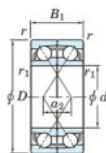

Deep groove ball bearing single row 7317-DF-FY-JTEKT - 7317-DF-FY-JTEKT

<https://www.123bearing.co.uk/bearing-housing/deep-groove-bearing/single-row/7317-df-fy-jtekt>

Boundary dimensions

Angular ball bearings Face to face (FF)

Bearing No.	Boundary dimensions (mm)						Basic load ratings (kN)		Fatigue load factor		Limiting speeds (min-1)
	d	D	B	r (min)	r1 (min)	r2	Cr	Cor	f0	Grease lub.	
7317DF FY	85	180	82	3	-		304	243	14.6	-	3500

PRODUCT FEATURES

Brand	JTEKT
N° Ean13	3616060652652
Inside diameter	85 mm
Outside diameter	180 mm
Thickness	82 mm
Limiting speed	3500 rpm
Dynamic load	304 kN
Static load	243 kN
Packaging	1

contact@123bearing.co.uk