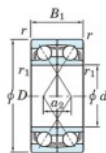

Deep groove ball bearing single row 7317-BDF-FY-JTEKT - 7317-BDF-FY-JTEKT

<https://www.123bearing.co.uk/bearing-housing/deep-groove-bearing/single-row/7317-bdf-fy-jtekt>

Boundary dimensions

Modeling bearings Face to face (FF)

Bearing No.	Boundary dimensions(mm)					Basic load ratings(kN)		Fatigue load limit(kN)	factor	Limiting speeds(min-1)
	d	D	B	r (mm)	r1 (mm)	Cr	Cor	Cu	f0	Grease lub.
7317BDF FY	85	180	82	3	-	279	223	12.6	-	2700

PRODUCT FEATURES

Brand	JTEKT
N° Ean13	3616060652645
Inside diameter	85 mm
Inside diameter	3.346" inch
Outside diameter	180 mm
Outside diameter	7.087" inch
Thickness	82 mm
Thickness	3.228" inch
Limiting speed	2700 rpm
Dynamic load	279 kN
Static load	223 kN
Packaging	1