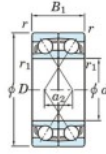

Deep groove ball bearing single row 7217-DF-FY-JTEKT - 7217-DF-FY-JTEKT

<https://www.123bearing.co.uk/bearing-housing/deep-groove-bearing/single-row/7217-df-fy-jtekt>

Boundary dimensions

Widened bearings Face to face (DF)

Bearing No.	Boundary dimensions (mm)					Basic load ratings (kN)		Fatigue load factor		Limiting speeds (min ⁻¹)
	d	D	B	r (min)	r1 (min)	Cr	Cor	f0	Grease lub.	
7217DF FY	85	150	56	2	-	200	167	9.4	-	4000

PRODUCT FEATURES

Brand	JTEKT
N° Ean13	3616060652621
Inside diameter	85 mm
Outside diameter	150 mm
Thickness	56 mm
Limiting speed	4000 rpm
Dynamic load	200 kN
Static load	167 kN
Packaging	1

contact@123bearing.co.uk