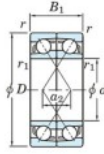

Deep groove ball bearing single row 7316-DF-FY-JTEKT - 7316-DF-FY-JTEKT

<https://www.123bearing.co.uk/bearing-housing/deep-groove-bearing/single-row/7316-df-fy-jtekt>

Boundary dimensions

Angular ball bearings Face to face (DF)

Bearing No.	Boundary dimensions(mm)						Basic load ratings(kN)		Fatigue load limit(kN)	factor	Limiting speeds(min-1)
	d	D	B	r1(min)	r1(max)	-	Cr	Cor	Cu	f0	Grease lub.
7316DF FY	80	170	78	2.1	-	-	282	218	13.5	-	3800

PRODUCT FEATURES

Brand	JTEKT
N° Ean13	3616060652492
Inside diameter	80 mm
Outside diameter	170 mm
Thickness	78 mm
Limiting speed	3800 rpm
Dynamic load	282 kN
Static load	218 kN
Packaging	1

contact@123bearing.co.uk